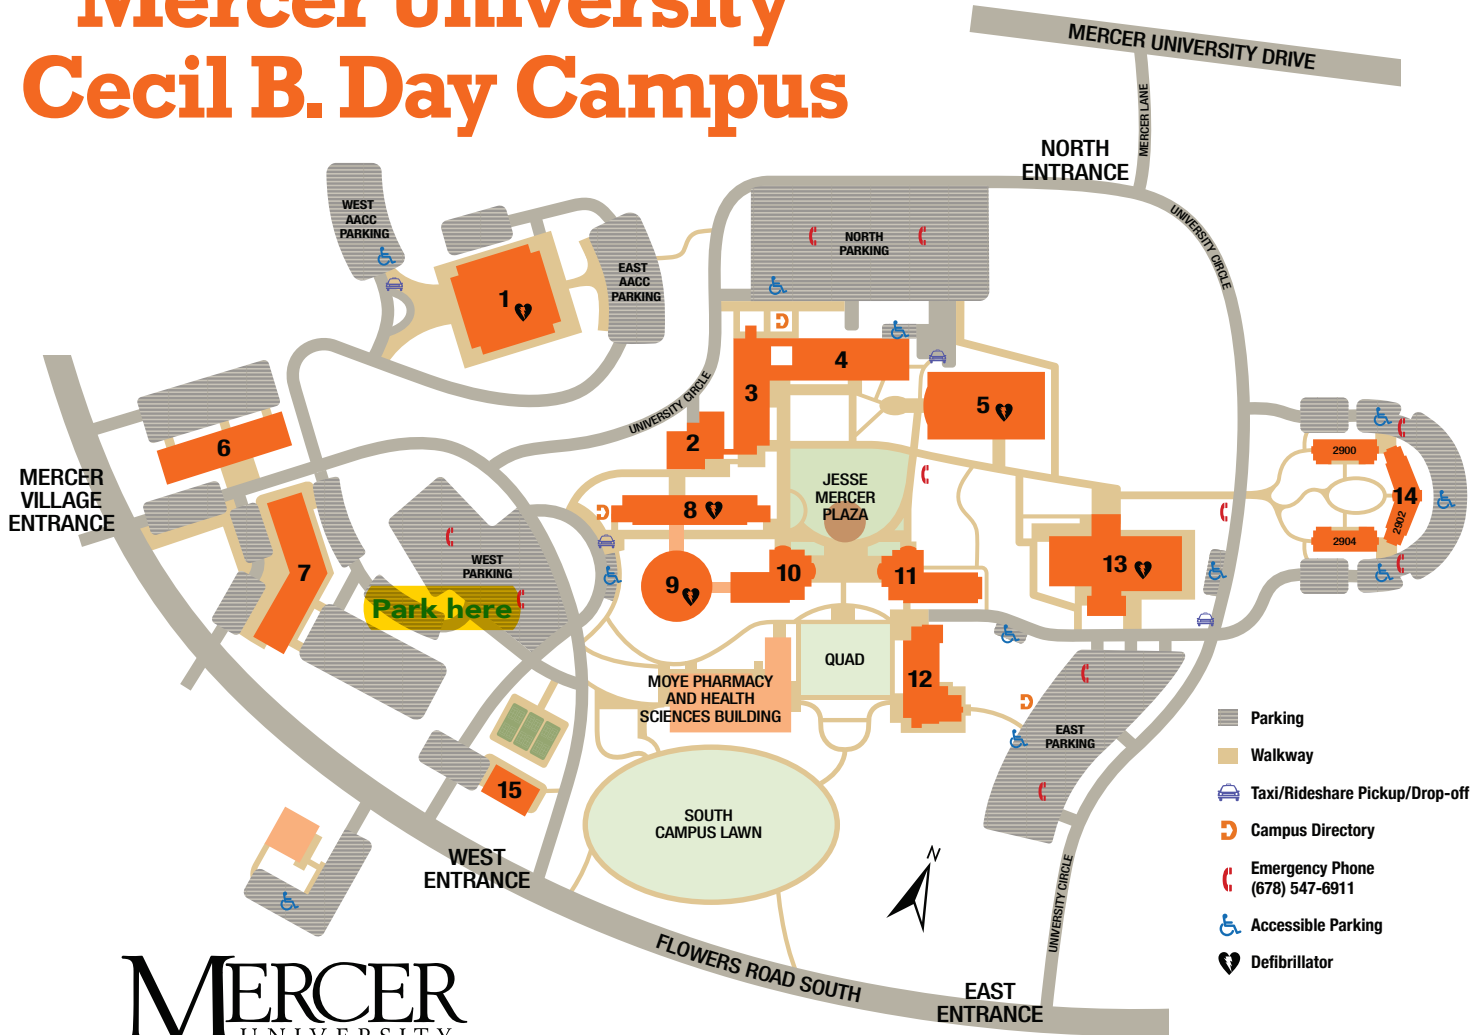

# Mercer University Cecil B. Day Campus

- Parking
- Walkway
- Taxi/Rideshare Pickup/Drop-off
- Campus Directory
- Emergency Phone (678) 547-6911
- Accessible Parking
- Defibrillator